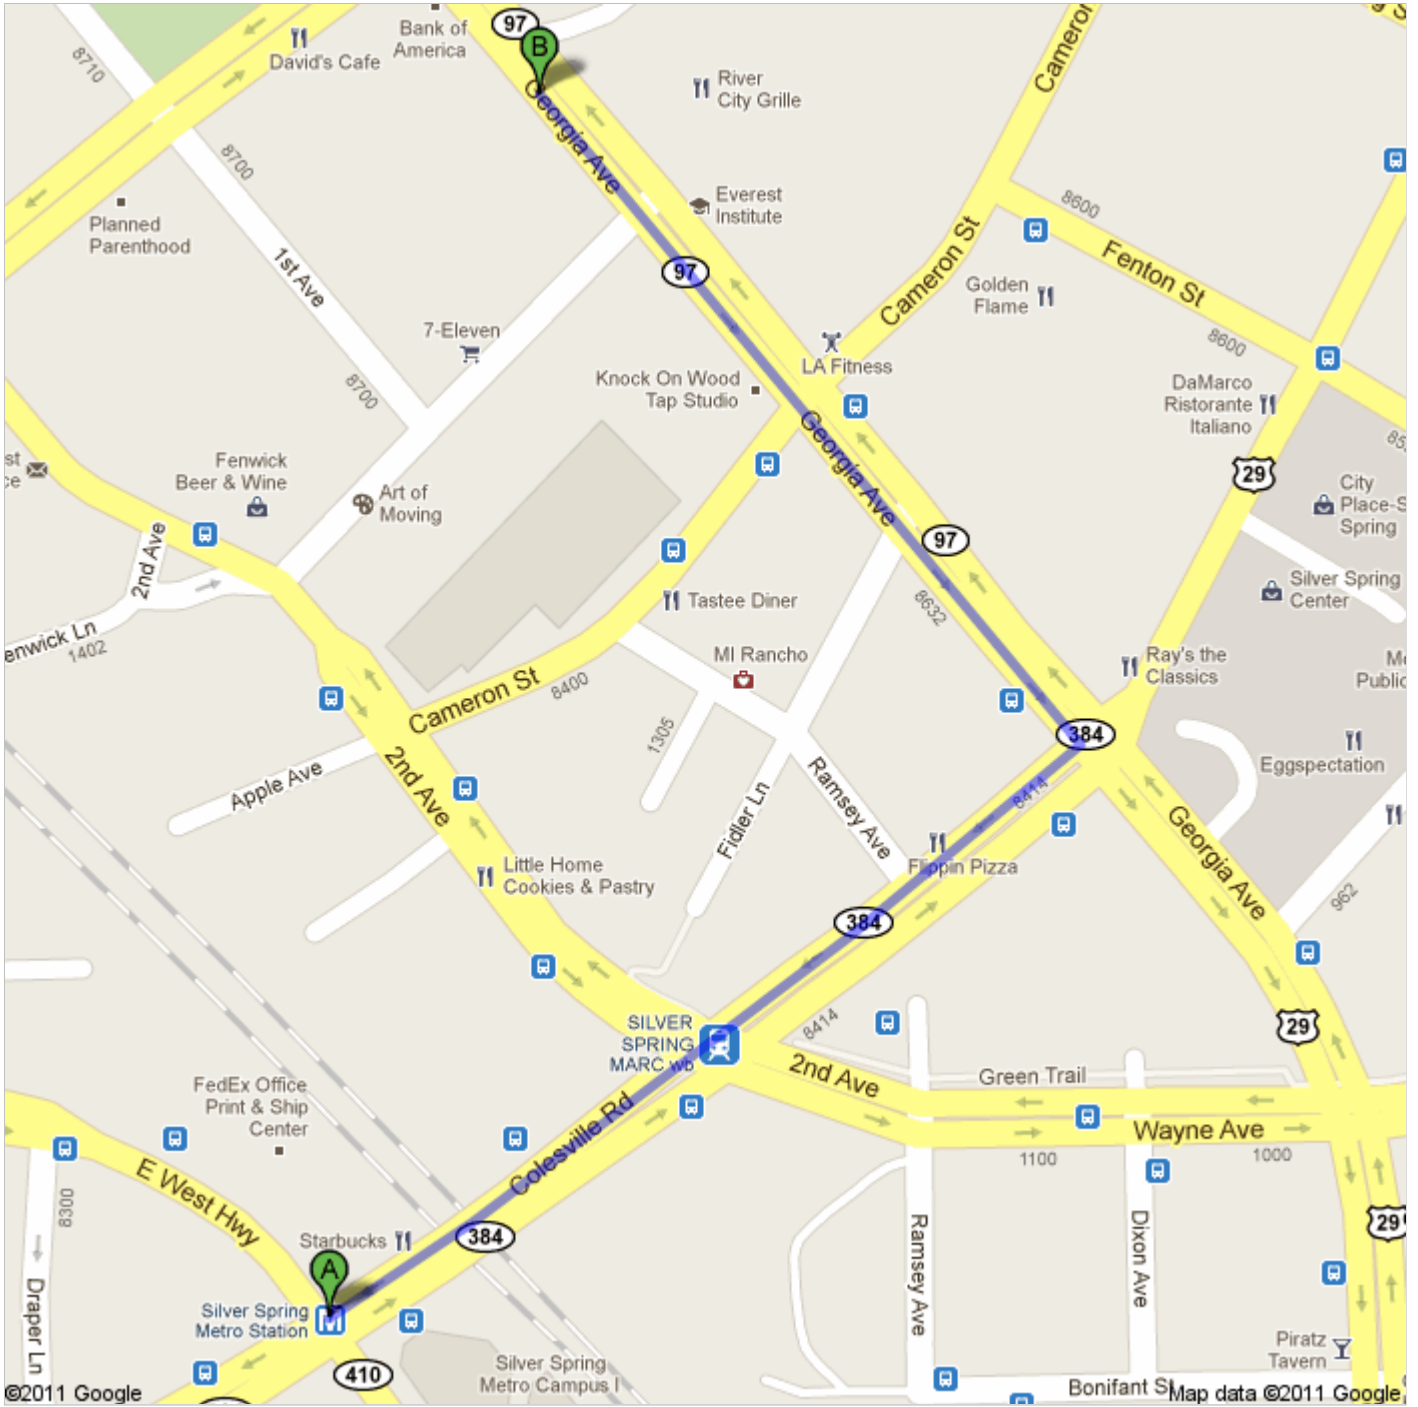

Save trees. Go green!
Download Google Maps on your phone at google.com/gmm

Walking directions are in beta.
Use caution – This route may be missing sidewalks or pedestrian paths.

 Silver Spring Metro Station

1. Head **northeast** on **Colesville Rd** toward **2nd Ave** go 0.3 mi
total 0.3 mi
About 6 mins

 2. Turn left onto **Georgia Ave** go 0.2 mi
total 0.5 mi
Destination will be on the right
About 5 mins

 **Crowne Plaza Hotel Washington Dc-Silver Spring**
8777 Georgia Avenue, Silver Spring, MD 20910 - (301) 589-0800

These directions are for planning purposes only. You may find that construction projects, traffic, weather, or other events may cause conditions to differ from the map results, and you should plan your route accordingly. You must obey all signs or notices regarding your route.

Map data ©2011 Google

Directions weren't right? Please find your route on maps.google.com and click "Report a problem" at the bottom left.